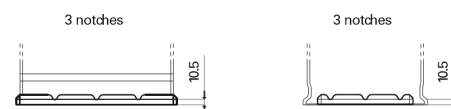

**Product overview**

Batteries for Trucks, Buses, Construction, Agriculture

**StartPRO EG1355**

|                                |               |
|--------------------------------|---------------|
| Part number                    | EG1355        |
| Technology                     | Flooded       |
| EAN/GTIN                       | 3661024035521 |
| Voltage                        | 12 V          |
| Capacity                       | 135.0 Ah      |
| CCA                            | 1000 A        |
| Length                         | 514 mm        |
| Width                          | 175 mm        |
| Height                         | 210 mm        |
| Box size                       | DB8           |
| Polarity                       | ETN 3         |
| Terminal Type                  | EN taper post |
| Hold Down                      | B3            |
| Weights (subject of variation) | 36.00 kg      |

**Polarity**

**Terminal Type**

Positive Terminal

Negative Terminal

**Hold Down**

Design, features and specifications are subject to change without notice. We disclaim any representation or warranty, express or implied, concerning the data or recommendations, and in no event shall be liable for any loss or damage claimed to have arisen as a result. Some products may not be available in your local market.