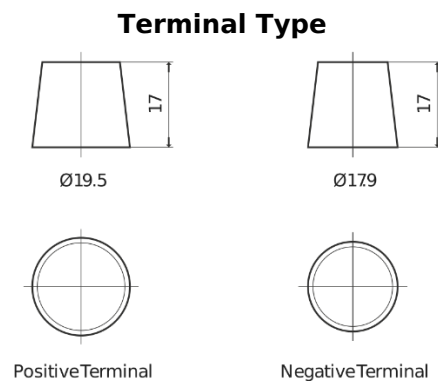

Product overview

Batteries for Trucks, Buses, Construction, Agriculture

StartPRO EG1355

Part number	EG1355
Technology	Flooded
EAN/GTIN	3661024035521
Voltage	12 V
Capacity	135.0 Ah
CCA	1000 A
Length	514 mm
Width	175 mm
Height	210 mm
Box size	DB8
Polarity	ETN 3
Terminal Type	EN taper post
Hold Down	B3
Weights (subject of variation)	36.00 kg