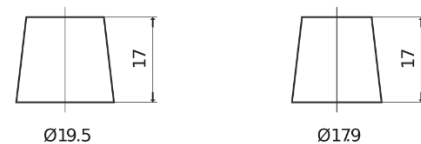

**Product overview**

Batteries for Trucks, Buses, Construction, Agriculture

**StartPRO EG1353**

Part number	EG1353
Technology	Flooded
EAN/GTIN	3661024035545
Voltage	12 V
Capacity	135.0 Ah
CCA	1000 A
Length	514 mm
Width	218 mm
Height	210 mm
Box size	DB9
Polarity	ETN 3
Terminal Type	EN taper post
Hold Down	B0
Weights (subject of variation)	39.80 kg

**Polarity**

**Terminal Type**

Positive Terminal

Negative Terminal

**Hold Down**

Design, features and specifications are subject to change without notice. We disclaim any representation or warranty, express or implied, concerning the data or recommendations, and in no event shall be liable for any loss or damage claimed to have arisen as a result. Some products may not be available in your local market.