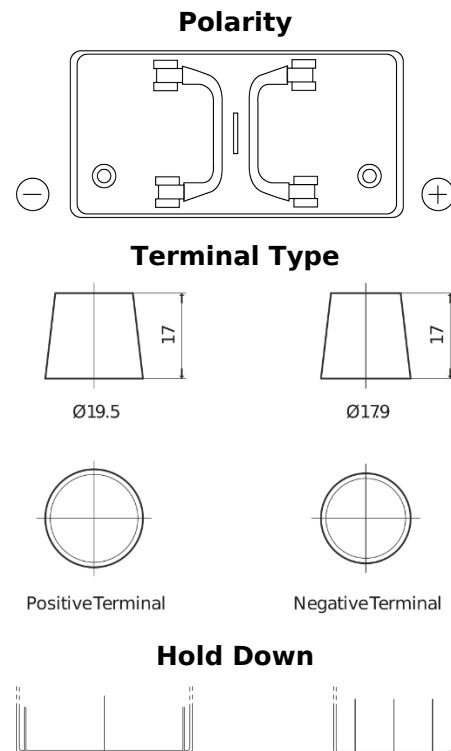

Product overview

Batteries for Trucks, Buses, Construction, Agriculture

StartPRO EG1250

Part number	EG1250
Technology	Flooded
EAN/GTIN	3661024035408
Voltage	12 V
Capacity	125.0 Ah
CCA	760 A
Length	349 mm
Width	175 mm
Height	285 mm
Box size	D03
Polarity	ETN 0
Terminal Type	EN taper post
Hold Down	B0
Weights (subject of variation)	29.50 kg