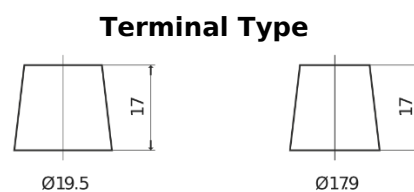

Product overview

Batteries for Marine and Leisure

Equipment GEL ES2400

Part number	ES2400
Technology	GEL
EAN/GTIN	3661024035750
Voltage	12 V
Capacity	210 Ah
Watt hour	2400 Wh
Length	518 mm
Width	274 mm
Height	240 mm
Box size	D06
Polarity	ETN 3
Terminal Type	EN taper post
Hold Down	B0
Weights (subject of variation)	63.50 kg