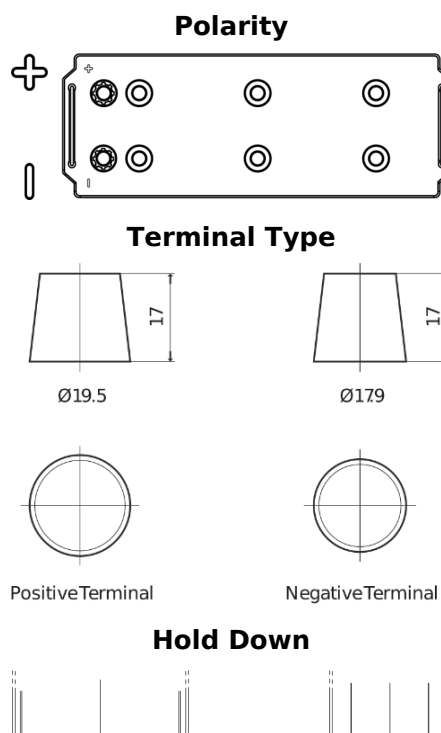

Product overview

Batteries for Trucks, Buses, Construction, Agriculture

StartPRO EG1203

Part number	EG1203
Technology	Flooded
EAN/GTIN	3661024036993
Voltage	12 V
Capacity	120.0 Ah
CCA	680 A
Length	513 mm
Width	189 mm
Height	223 mm
Box size	D04
Polarity	ETN 3
Terminal Type	EN taper post
Hold Down	B0
Weights (subject of variation)	32.50 kg