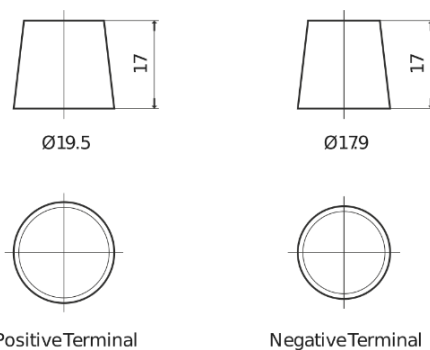

Terminal Type

Hold Down

Design, features and specifications are subject to change without notice. We disclaim any representation or warranty, express or implied, concerning the data or recommendations, and in no event shall be liable for any loss or damage claimed to have arisen as a result. Some products may not be available in your local market.