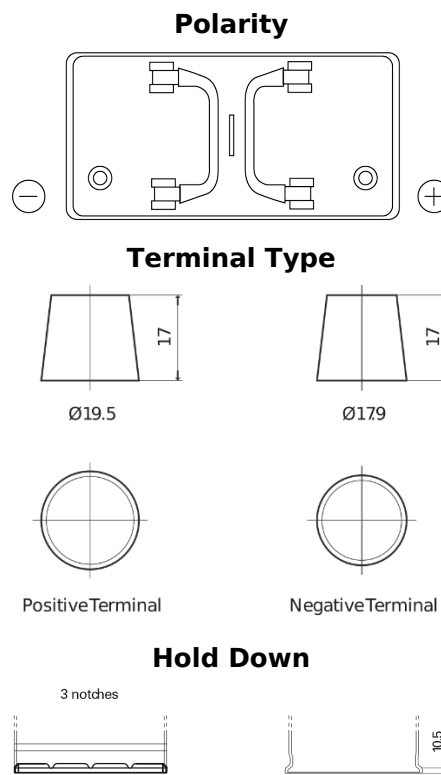

Product overview

Batteries for Trucks, Buses, Construction, Agriculture

StartPRO EG1102

Part number	EG1102
Technology	Flooded
EAN/GTIN	3661024035392
Voltage	12 V
Capacity	110.0 Ah
CCA	750 A
Length	349 mm
Width	175 mm
Height	235 mm
Box size	D02
Polarity	ETN 0
Terminal Type	EN taper post
Hold Down	B1
Weights (subject of variation)	25.40 kg