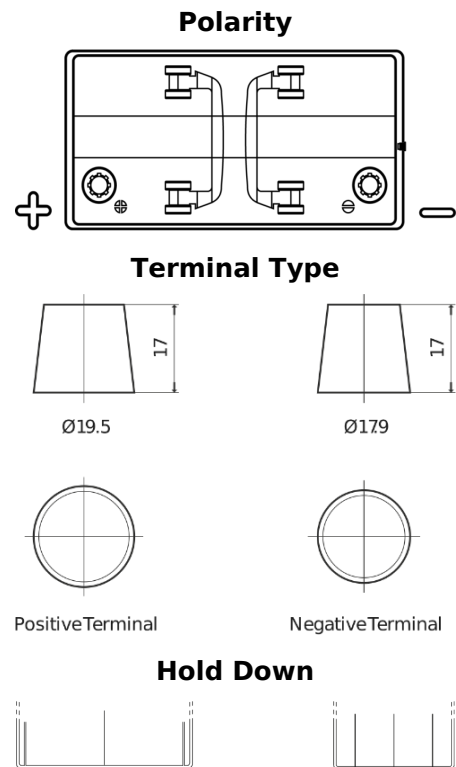

Product overview

Batteries for Trucks, Buses, Construction, Agriculture

StartPRO EG1101

Part number	EG1101
Technology	Flooded
EAN/GTIN	3661024035385
Voltage	12 V
Capacity	110.0 Ah
CCA	750 A
Length	349 mm
Width	175 mm
Height	235 mm
Box size	D02
Polarity	ETN 1
Terminal Type	EN taper post
Hold Down	B0
Weights (subject of variation)	25.40 kg