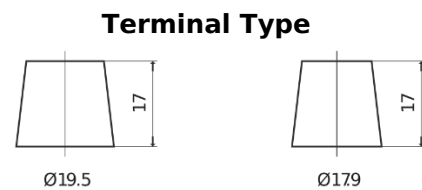

**Product overview**

Batteries for Trucks, Buses, Construction, Agriculture

**PowerPRO EF1853**

Part number	EF1853
Technology	Flooded
EAN/GTIN	3661024035316
Voltage	12 V
Capacity	185.0 Ah
CCA	1150 A
Length	513 mm
Width	223 mm
Height	223 mm
Box size	D05
Polarity	ETN 3
Terminal Type	EN taper post
Hold Down	B0
Weights (subject of variation)	43.90 kg