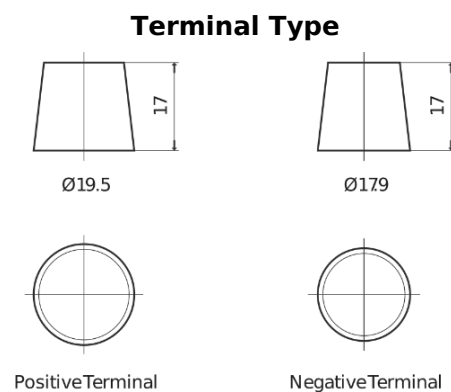

**Product overview**

Batteries for Trucks, Buses, Construction, Agriculture

**PowerPRO EF1853**

Part number	EF1853
Technology	Flooded
EAN/GTIN	3661024035316
Voltage	12 V
Capacity	185.0 Ah
CCA	1150 A
Length	513 mm
Width	223 mm
Height	223 mm
Box size	D05
Polarity	ETN 3
Terminal Type	EN taper post
Hold Down	B0
Weights (subject of variation)	43.90 kg