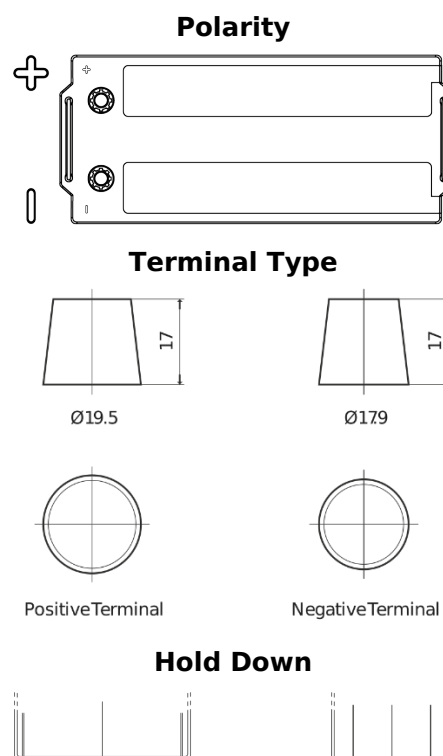

Product overview

Batteries for Trucks, Buses, Construction, Agriculture

PowerPRO Agri&Construction TJ1723

Part number	TJ1723
Technology	Flooded
EAN/GTIN	3661024056731
Voltage	12 V
Capacity	172 Ah
CCA	1390 A
Length	513 mm
Width	223 mm
Height	223 mm
Box size	D05
Polarity	ETN 3
Terminal Type	EN taper post
Hold Down	B0
Weights (subject of variation)	48.80 kg