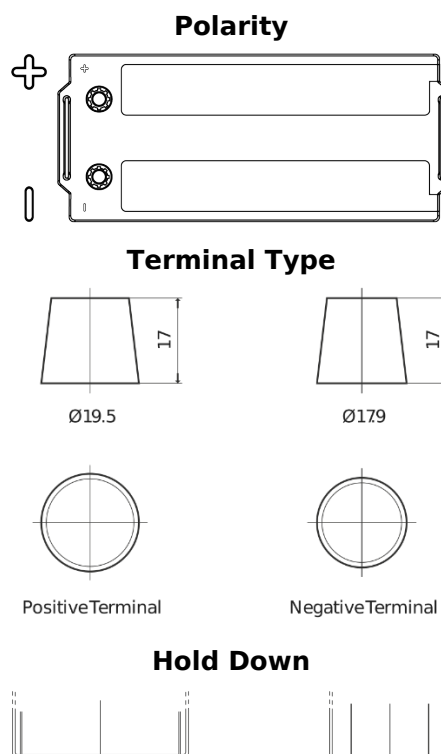

Product overview

Batteries for Trucks, Buses, Construction, Agriculture

PowerPRO Agri&Construction FJ1723

Part number	FJ1723
Technology	Flooded
EAN/GTIN	3661024046602
Voltage	12 V
Capacity	172 Ah
CCA	1390 A
Length	513 mm
Width	223 mm
Height	223 mm
Box size	D05
Polarity	ETN 3
Terminal Type	EN taper post
Hold Down	B0
Weights (subject of variation)	48.80 kg