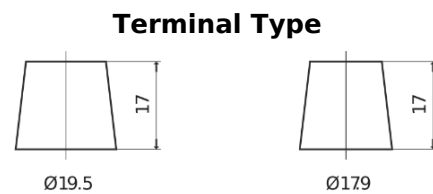

Product overview

Batteries for Trucks, Buses, Construction, Agriculture

PowerPRO EF1453

| | |
|--------------------------------|---------------|
| Part number | EF1453 |
| Technology | Flooded |
| EAN/GTIN | 3661024035309 |
| Voltage | 12 V |
| Capacity | 145.0 Ah |
| CCA | 900 A |
| Length | 513 mm |
| Width | 189 mm |
| Height | 223 mm |
| Box size | D04 |
| Polarity | ETN 3 |
| Terminal Type | EN taper post |
| Hold Down | B0 |
| Weights (subject of variation) | 35.90 kg |