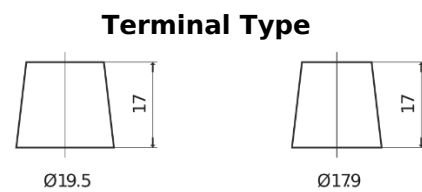

**Product overview**

Batteries for Trucks, Buses, Construction, Agriculture

**PowerPRO EF1250**

Part number	EF1250
Technology	Flooded
EAN/GTIN	3661024037945
Voltage	12 V
Capacity	125.0 Ah
CCA	850 A
Length	349 mm
Width	175 mm
Height	285 mm
Box size	D03
Polarity	ETN 0
Terminal Type	EN taper post
Hold Down	B0
Weights (subject of variation)	31.00 kg