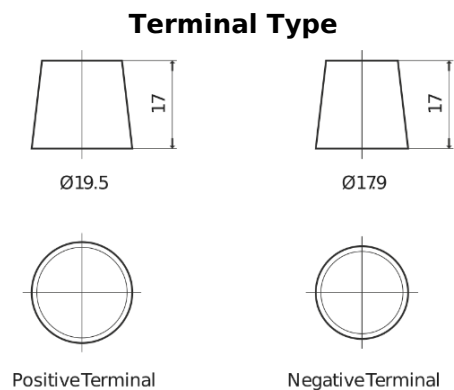

**Product overview**

Batteries for Trucks, Buses, Construction, Agriculture

**PowerPRO EF1250**

Part number	EF1250
Technology	Flooded
EAN/GTIN	3661024037945
Voltage	12 V
Capacity	125.0 Ah
CCA	850 A
Length	349 mm
Width	175 mm
Height	285 mm
Box size	D03
Polarity	ETN 0
Terminal Type	EN taper post
Hold Down	B0
Weights (subject of variation)	31.00 kg