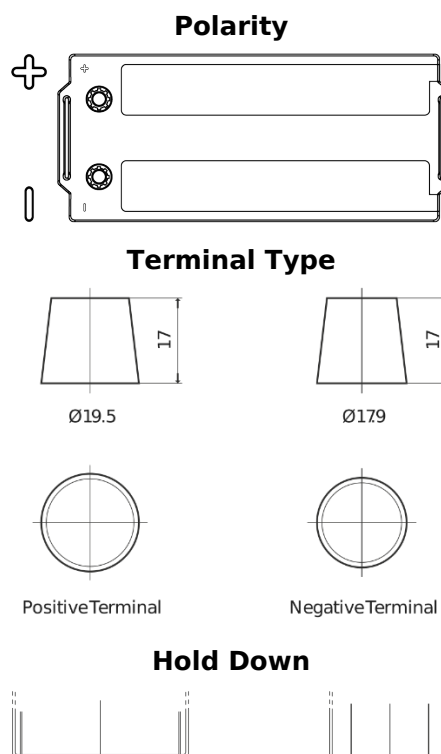

Product overview

Batteries for Trucks, Buses, Construction, Agriculture

PowerPRO FF1853

| | |
|--------------------------------|---------------|
| Part number | FF1853 |
| Technology | Flooded |
| EAN/GTIN | 3661024045315 |
| Voltage | 12 V |
| Capacity | 185 Ah |
| CCA | 1150 A |
| Length | 513 mm |
| Width | 223 mm |
| Height | 223 mm |
| Box size | D05 |
| Polarity | ETN 3 |
| Terminal Type | EN taper post |
| Hold Down | B0 |
| Weights (subject of variation) | 43.90 kg |