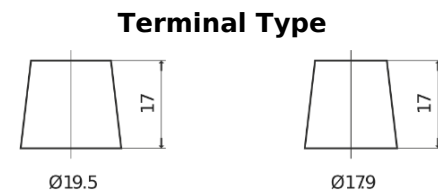

Product overview

Batteries for Trucks, Buses, Construction, Agriculture

Endurance+PRO Gel ED2103T

Part number	ED2103T
Technology	GEL
EAN/GTIN	3661024037624
Voltage	12 V
Capacity	210.0 Ah
CCA	800 A
Length	518 mm
Width	274 mm
Height	240 mm
Box size	D06
Polarity	ETN 3
Terminal Type	EN taper post
Hold Down	B0
Weights (subject of variation)	66.00 kg