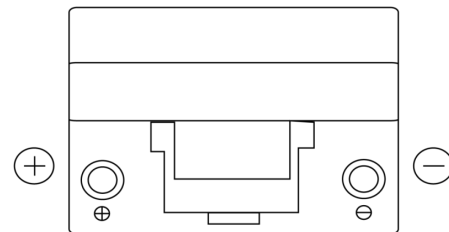

**Product overview**

Batteries for Cars

**Classic EC905**

Part number	EC905
Technology	Flooded
EAN/GTIN	3661024034760
Voltage	12 V
Capacity	90.0 Ah
CCA	680 A
Length	306 mm
Width	173 mm
Height	222 mm
Box size	D31
Polarity	ETN 1
Terminal Type	EN taper post
Hold Down	Korean B1
Weights (subject of variation)	19.90 kg

**Polarity**

**Terminal Type**

Positive Terminal

Negative Terminal

**Hold Down**

Design, features and specifications are subject to change without notice. We disclaim any representation or warranty, express or implied, concerning the data or recommendations, and in no event shall be liable for any loss or damage claimed to have arisen as a result. Some products may not be available in your local market.