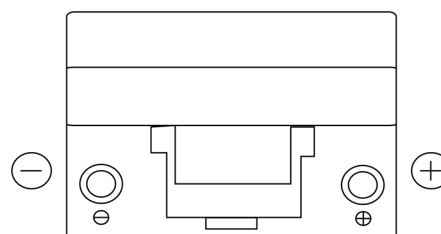

Product overview

Batteries for Cars

Classic EC904

Part number	EC904
Technology	Flooded
EAN/GTIN	3661024034753
Voltage	12 V
Capacity	90.0 Ah
CCA	680 A
Length	306 mm
Width	173 mm
Height	222 mm
Box size	D31
Polarity	ETN 0
Terminal Type	EN taper post
Hold Down	Korean B1
Weights (subject of variation)	19.90 kg

Polarity

Terminal Type

Hold Down

Design, features and specifications are subject to change without notice. We disclaim any representation or warranty, express or implied, concerning the data or recommendations, and in no event shall be liable for any loss or damage claimed to have arisen as a result. Some products may not be available in your local market.