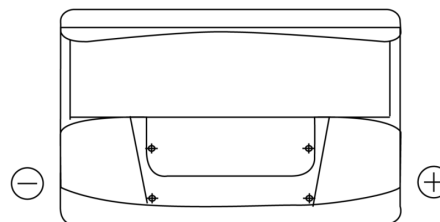

**Product overview**

Batteries for Cars

**Classic EC700**

Part number	EC700
Technology	Flooded
EAN/GTIN	3661024034821
Voltage	12 V
Capacity	70.0 Ah
CCA	640 A
Length	278 mm
Width	175 mm
Height	190 mm
Box size	L03
Polarity	ETN 0
Terminal Type	EN taper post
Hold Down	B13
Weights (subject of variation)	16.00 kg

**Polarity**

**Terminal Type**

**Hold Down**

Design, features and specifications are subject to change without notice. We disclaim any representation or warranty, express or implied, concerning the data or recommendations, and in no event shall be liable for any loss or damage claimed to have arisen as a result. Some products may not be available in your local market.