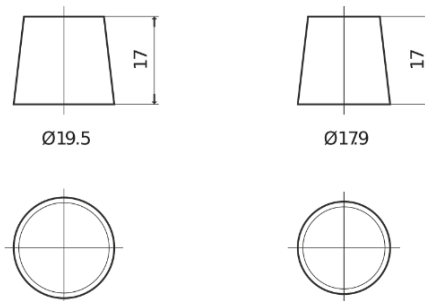

Terminal Type

Hold Down

Design, features and specifications are subject to change without notice. We disclaim any representation or warranty, express or implied, concerning the data or recommendations, and in no event shall be liable for any loss or damage claimed to have arisen as a result. Some products may not be available in your local market.