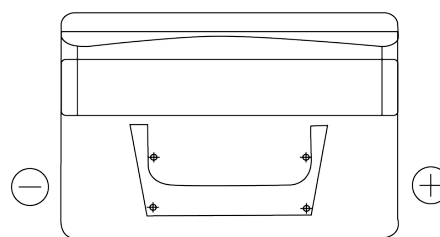

Product overview

Batteries for Cars

Classic EC652

Part number	EC652
Technology	Flooded
EAN/GTIN	3661024034869
Voltage	12 V
Capacity	65.0 Ah
CCA	540 A
Length	278 mm
Width	175 mm
Height	175 mm
Box size	LB3
Polarity	ETN 0
Terminal Type	EN taper post
Hold Down	B13
Weights (subject of variation)	14.50 kg

Polarity

Terminal Type

Positive Terminal

Negative Terminal

Hold Down

Design, features and specifications are subject to change without notice. We disclaim any representation or warranty, express or implied, concerning the data or recommendations, and in no event shall be liable for any loss or damage claimed to have arisen as a result. Some products may not be available in your local market.