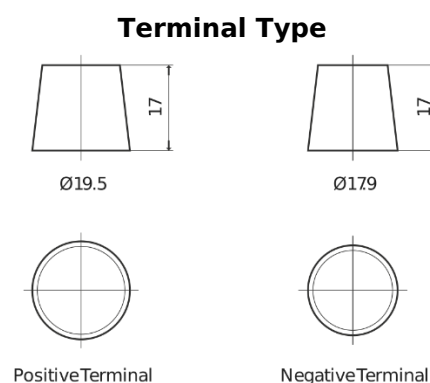

Product overview

Batteries for Marine and Leisure

Dual ER850

Part number	ER850
Technology	Flooded
EAN/GTIN	3661024037440
Voltage	12 V
Capacity	180 Ah
CCA	1000 A
Watt hour	850 Wh
Length	513 mm
Width	223 mm
Height	223 mm
Box size	D05
Polarity	ETN 3
Terminal Type	EN taper post
Hold Down	B0
Weights (subject of variation)	46.10 kg