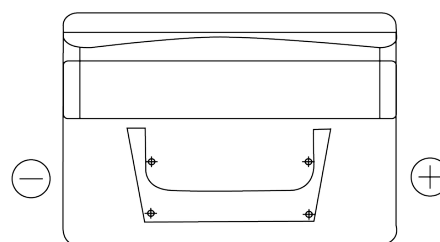

Product overview

Batteries for Cars

Classic EC542

| | |
|--------------------------------|---------------|
| Part number | EC542 |
| Technology | Flooded |
| EAN/GTIN | 3661024034852 |
| Voltage | 12 V |
| Capacity | 54.0 Ah |
| CCA | 500 A |
| Length | 242 mm |
| Width | 175 mm |
| Height | 175 mm |
| Box size | LB2 |
| Polarity | ETN 0 |
| Terminal Type | EN taper post |
| Hold Down | B13 |
| Weights (subject of variation) | 12.90 kg |

Polarity

Terminal Type

Positive Terminal

Negative Terminal

Hold Down

Design, features and specifications are subject to change without notice. We disclaim any representation or warranty, express or implied, concerning the data or recommendations, and in no event shall be liable for any loss or damage claimed to have arisen as a result. Some products may not be available in your local market.