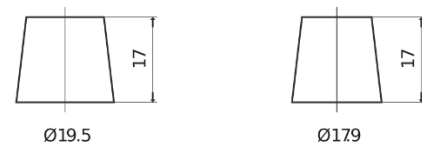

**Product overview**

Batteries for Cars

**Classic EC440**

Part number	EC440
Technology	Flooded
EAN/GTIN	3661024034784
Voltage	12 V
Capacity	44.0 Ah
CCA	360 A
Length	207 mm
Width	175 mm
Height	190 mm
Box size	L01
Polarity	ETN 0
Terminal Type	EN taper post
Hold Down	B13
Weights (subject of variation)	11.10 kg

**Polarity**

**Terminal Type**

Positive Terminal

Negative Terminal

**Hold Down**

Design, features and specifications are subject to change without notice. We disclaim any representation or warranty, express or implied, concerning the data or recommendations, and in no event shall be liable for any loss or damage claimed to have arisen as a result. Some products may not be available in your local market.