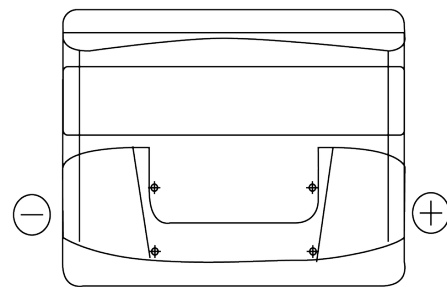

**Product overview**

Batteries for Cars

**Classic EC440**

Part number	EC440
Technology	Flooded
EAN/GTIN	3661024034784
Voltage	12 V
Capacity	44.0 Ah
CCA	360 A
Length	207 mm
Width	175 mm
Height	190 mm
Box size	L01
Polarity	ETN 0
Terminal Type	EN taper post
Hold Down	B13
Weights (subject of variation)	11.10 kg

**Polarity**

**Terminal Type**

Positive Terminal

Negative Terminal

**Hold Down**

Design, features and specifications are subject to change without notice. We disclaim any representation or warranty, express or implied, concerning the data or recommendations, and in no event shall be liable for any loss or damage claimed to have arisen as a result. Some products may not be available in your local market.