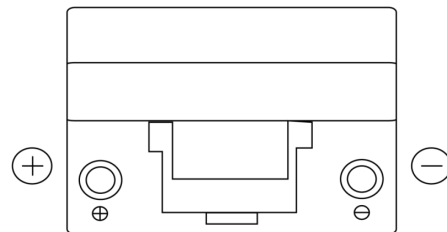

**Product overview**

Batteries for Cars

**Excell EB955**

Part number	EB955
Technology	Flooded
EAN/GTIN	3661024034463
Voltage	12 V
Capacity	95.0 Ah
CCA	760 A
Length	306 mm
Width	173 mm
Height	222 mm
Box size	D31
Polarity	ETN 1
Terminal Type	EN taper post
Hold Down	Korean B1
Weights (subject of variation)	20.60 kg

**Polarity**

**Terminal Type**

Positive Terminal

Negative Terminal

**Hold Down**

Design, features and specifications are subject to change without notice. We disclaim any representation or warranty, express or implied, concerning the data or recommendations, and in no event shall be liable for any loss or damage claimed to have arisen as a result. Some products may not be available in your local market.