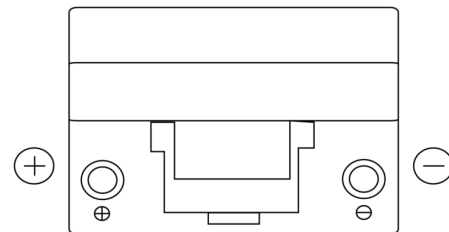

Product overview

Batteries for Cars

Excell EB955

Part number	EB955
Technology	Flooded
EAN/GTIN	3661024034463
Voltage	12 V
Capacity	95.0 Ah
CCA	760 A
Length	306 mm
Width	173 mm
Height	222 mm
Box size	D31
Polarity	ETN 1
Terminal Type	EN taper post
Hold Down	Korean B1
Weights (subject of variation)	20.60 kg

Polarity

Terminal Type

Positive Terminal

Negative Terminal

Hold Down

Design, features and specifications are subject to change without notice. We disclaim any representation or warranty, express or implied, concerning the data or recommendations, and in no event shall be liable for any loss or damage claimed to have arisen as a result. Some products may not be available in your local market.