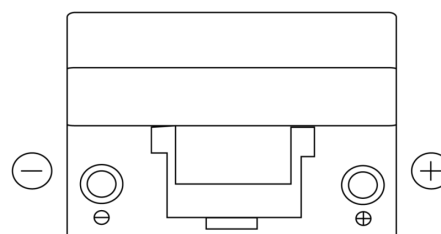

Product overview

Batteries for Cars

Excell EB954

Part number	EB954
Technology	Flooded
EAN/GTIN	3661024034456
Voltage	12 V
Capacity	95.0 Ah
CCA	760 A
Length	306 mm
Width	173 mm
Height	222 mm
Box size	D31
Polarity	ETN 0
Terminal Type	EN taper post
Hold Down	Korean B1
Weights (subject of variation)	20.60 kg

Polarity

Terminal Type

Hold Down

Design, features and specifications are subject to change without notice. We disclaim any representation or warranty, express or implied, concerning the data or recommendations, and in no event shall be liable for any loss or damage claimed to have arisen as a result. Some products may not be available in your local market.