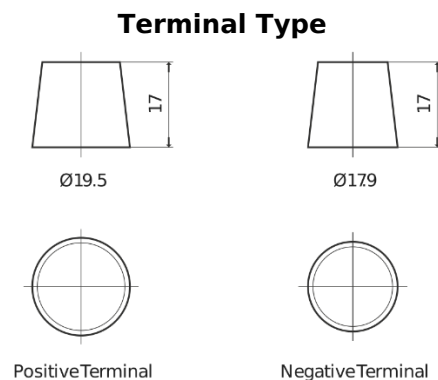

Product overview

Batteries for Trucks, Buses, Construction, Agriculture

StartPRO TG1803

Part number	TG1803
Technology	Flooded
EAN/GTIN	3661024055444
Voltage	12 V
Capacity	180 Ah
CCA	1000 A
Length	513 mm
Width	223 mm
Height	223 mm
Box size	D05
Polarity	ETN 3
Terminal Type	EN taper post
Hold Down	B0
Weights (subject of variation)	42.80 kg