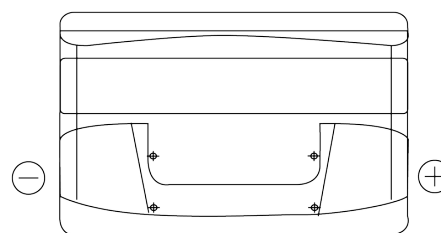

**Product overview**

Batteries for Cars

**Excell EB852**

Part number	EB852
Technology	Flooded
EAN/GTIN	3661024034661
Voltage	12 V
Capacity	85.0 Ah
CCA	760 A
Length	353 mm
Width	175 mm
Height	175 mm
Box size	LB5
Polarity	ETN 0
Terminal Type	EN taper post
Hold Down	B13
Weights (subject of variation)	19.40 kg

**Polarity**

**Terminal Type**

**Hold Down**

Design, features and specifications are subject to change without notice. We disclaim any representation or warranty, express or implied, concerning the data or recommendations, and in no event shall be liable for any loss or damage claimed to have arisen as a result. Some products may not be available in your local market.