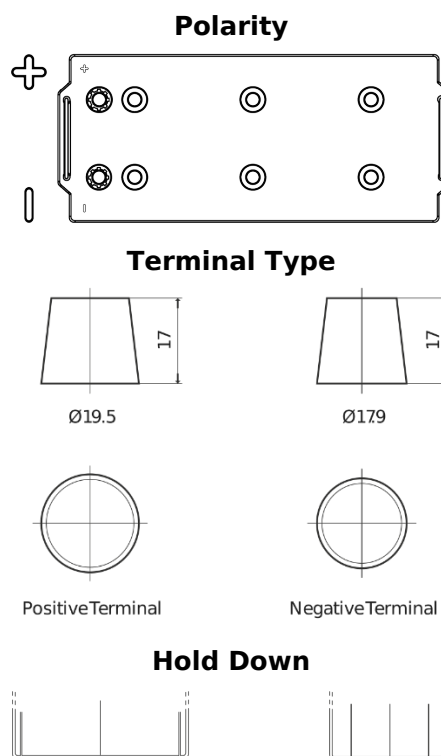

Product overview

Batteries for Trucks, Buses, Construction, Agriculture

StartPRO FG1803

Part number	FG1803
Technology	Flooded
EAN/GTIN	3661024045445
Voltage	12 V
Capacity	180 Ah
CCA	1000 A
Length	513 mm
Width	223 mm
Height	223 mm
Box size	D05
Polarity	ETN 3
Terminal Type	EN taper post
Hold Down	B0
Weights (subject of variation)	42.80 kg