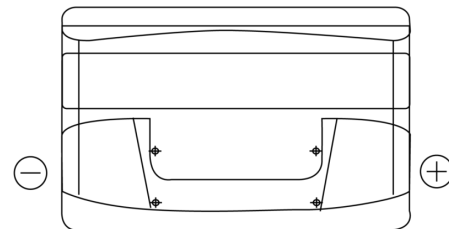

Product overview

Batteries for Cars

Excell EB852

Part number	EB852
Technology	Flooded
EAN/GTIN	3661024034661
Voltage	12 V
Capacity	85.0 Ah
CCA	760 A
Length	353 mm
Width	175 mm
Height	175 mm
Box size	LB5
Polarity	ETN 0
Terminal Type	EN taper post
Hold Down	B13
Weights (subject of variation)	19.40 kg

Polarity

Terminal Type

Hold Down

Design, features and specifications are subject to change without notice. We disclaim any representation or warranty, express or implied, concerning the data or recommendations, and in no event shall be liable for any loss or damage claimed to have arisen as a result. Some products may not be available in your local market.