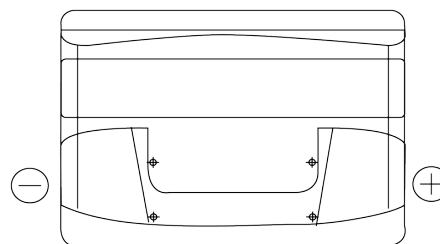

**Product overview**

Batteries for Cars

**Excell EB802**

Part number	EB802
Technology	Flooded
EAN/GTIN	3661024034654
Voltage	12 V
Capacity	80.0 Ah
CCA	700 A
Length	315 mm
Width	175 mm
Height	175 mm
Box size	LB4
Polarity	ETN 0
Terminal Type	EN taper post
Hold Down	B13
Weights (subject of variation)	17.80 kg

**Polarity**

**Terminal Type**

Positive Terminal

Negative Terminal

**Hold Down**

Design, features and specifications are subject to change without notice. We disclaim any representation or warranty, express or implied, concerning the data or recommendations, and in no event shall be liable for any loss or damage claimed to have arisen as a result. Some products may not be available in your local market.