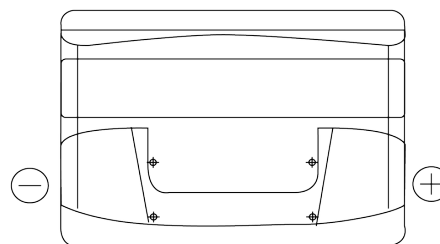

Product overview

Batteries for Cars

Excell EB800

Part number	EB800
Technology	Flooded
EAN/GTIN	3661024036443
Voltage	12 V
Capacity	80.0 Ah
CCA	640 A
Length	315 mm
Width	175 mm
Height	190 mm
Box size	L04
Polarity	ETN 0
Terminal Type	EN taper post
Hold Down	B13
Weights (subject of variation)	19.00 kg

Polarity

Terminal Type

Positive Terminal

Negative Terminal

Hold Down

Design, features and specifications are subject to change without notice. We disclaim any representation or warranty, express or implied, concerning the data or recommendations, and in no event shall be liable for any loss or damage claimed to have arisen as a result. Some products may not be available in your local market.