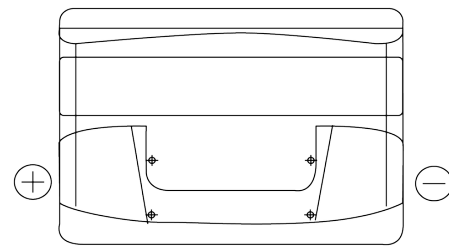

**Product overview**

Batteries for Cars

**Excell EB741**

Part number	EB741
Technology	Flooded
EAN/GTIN	3661024034562
Voltage	12 V
Capacity	74.0 Ah
CCA	680 A
Length	278 mm
Width	175 mm
Height	190 mm
Box size	L03
Polarity	ETN 1
Terminal Type	EN taper post
Hold Down	B13
Weights (subject of variation)	16.60 kg

**Polarity**

**Terminal Type**

Positive Terminal

Negative Terminal

**Hold Down**

Design, features and specifications are subject to change without notice. We disclaim any representation or warranty, express or implied, concerning the data or recommendations, and in no event shall be liable for any loss or damage claimed to have arisen as a result. Some products may not be available in your local market.