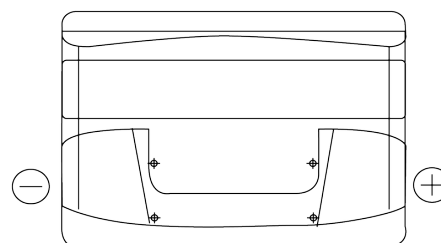

Product overview

Batteries for Cars

Excell EB740

Part number	EB740
Technology	Flooded
EAN/GTIN	3661024034555
Voltage	12 V
Capacity	74.0 Ah
CCA	680 A
Length	278 mm
Width	175 mm
Height	190 mm
Box size	L03
Polarity	ETN 0
Terminal Type	EN taper post
Hold Down	B13
Weights (subject of variation)	16.60 kg

Polarity

Terminal Type

Positive Terminal

Negative Terminal

Hold Down

Design, features and specifications are subject to change without notice. We disclaim any representation or warranty, express or implied, concerning the data or recommendations, and in no event shall be liable for any loss or damage claimed to have arisen as a result. Some products may not be available in your local market.