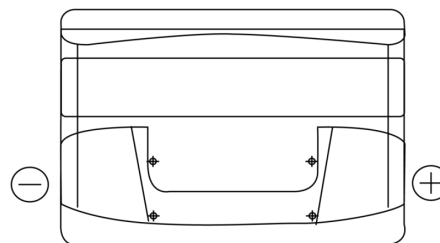

Product overview

Batteries for Cars

Excell EB712

Part number	EB712
Technology	Flooded
EAN/GTIN	3661024034647
Voltage	12 V
Capacity	71.0 Ah
CCA	670 A
Length	278 mm
Width	175 mm
Height	175 mm
Box size	LB3
Polarity	ETN 0
Terminal Type	EN taper post
Hold Down	B13
Weights (subject of variation)	15.30 kg

Polarity

Terminal Type

Positive Terminal

Negative Terminal

Hold Down

Design, features and specifications are subject to change without notice. We disclaim any representation or warranty, express or implied, concerning the data or recommendations, and in no event shall be liable for any loss or damage claimed to have arisen as a result. Some products may not be available in your local market.