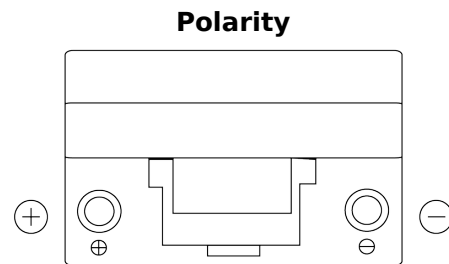

Product overview

Batteries for Cars

Excell EB705

Part number	EB705
Technology	Flooded
EAN/GTIN	3661024034449
Voltage	12 V
Capacity	70.0 Ah
CCA	540 A
Length	270 mm
Width	173 mm
Height	222 mm
Box size	D26
Polarity	ETN 1
Terminal Type	EN taper post
Hold Down	Korean B1+B6
Weights (subject of variation)	16.10 kg