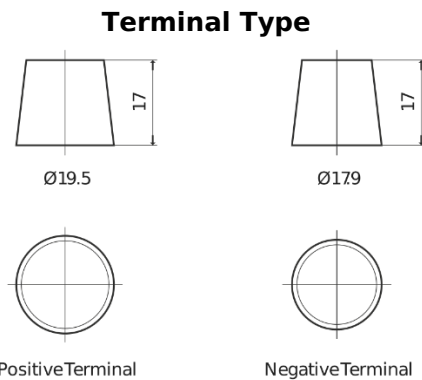

Product overview

Batteries for Cars

Excell EB705

Part number	EB705
Technology	Flooded
EAN/GTIN	3661024034449
Voltage	12 V
Capacity	70.0 Ah
CCA	540 A
Length	270 mm
Width	173 mm
Height	222 mm
Box size	D26
Polarity	ETN 1
Terminal Type	EN taper post
Hold Down	Korean B1+B6
Weights (subject of variation)	16.10 kg