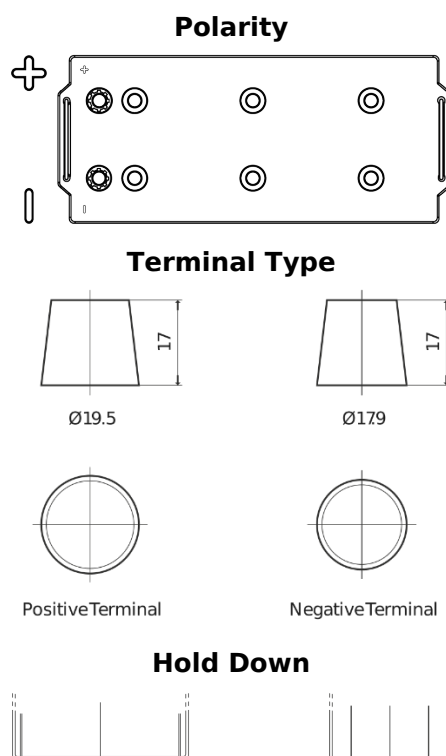

Product overview

Batteries for Trucks, Buses, Construction, Agriculture

StartPRO TG1553

Part number	TG1553
Technology	Flooded
EAN/GTIN	3661024056823
Voltage	12 V
Capacity	155 Ah
CCA	900 A
Length	513 mm
Width	223 mm
Height	223 mm
Box size	D05
Polarity	ETN 3
Terminal Type	EN taper post
Hold Down	B0
Weights (subject of variation)	40.20 kg