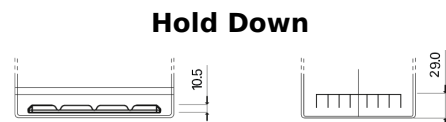

Product overview

Batteries for Cars

Excell EB705

Part number	EB705
Technology	Flooded
EAN/GTIN	3661024034449
Voltage	12 V
Capacity	70.0 Ah
CCA	540 A
Length	270 mm
Width	173 mm
Height	222 mm
Box size	D26
Polarity	ETN 1
Terminal Type	EN taper post
Hold Down	Korean B1+B6
Weights (subject of variation)	16.10 kg