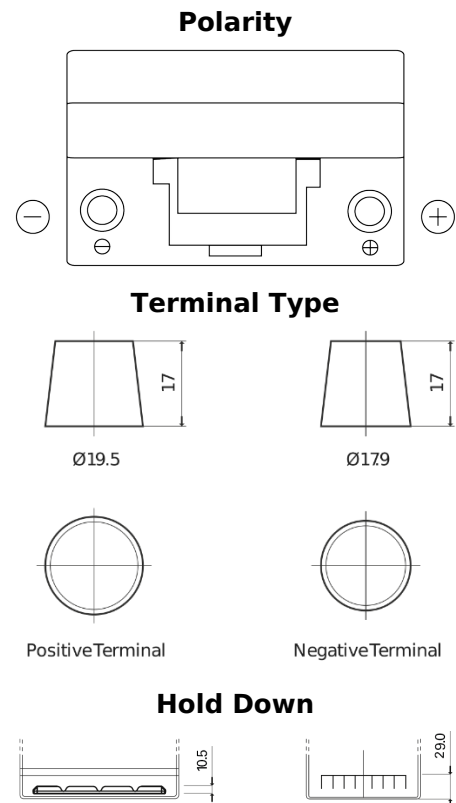

**Product overview**

Batteries for Cars

**Excell EB704**

Part number	EB704
Technology	Flooded
EAN/GTIN	3661024034432
Voltage	12 V
Capacity	70.0 Ah
CCA	540 A
Length	270 mm
Width	173 mm
Height	222 mm
Box size	D26
Polarity	ETN 0
Terminal Type	EN taper post
Hold Down	Korean B1+B6
Weights (subject of variation)	16.10 kg