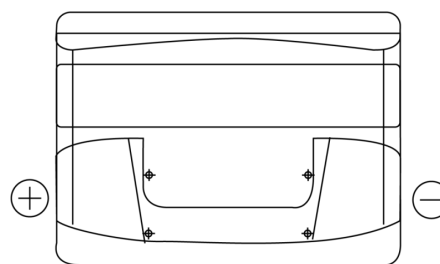

Product overview

Batteries for Cars

Excell EB621

Part number	EB621
Technology	Flooded
EAN/GTIN	3661024034548
Voltage	12 V
Capacity	62.0 Ah
CCA	540 A
Length	242 mm
Width	175 mm
Height	190 mm
Box size	L02
Polarity	ETN 1
Terminal Type	EN taper post
Hold Down	B13
Weights (subject of variation)	14.20 kg

Polarity

Terminal Type

Hold Down

Design, features and specifications are subject to change without notice. We disclaim any representation or warranty, express or implied, concerning the data or recommendations, and in no event shall be liable for any loss or damage claimed to have arisen as a result. Some products may not be available in your local market.