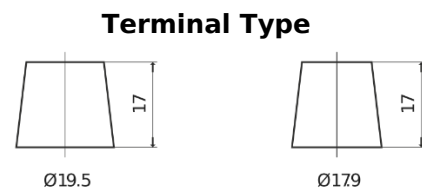

Product overview

Batteries for Cars

Excell EB605

| | |
|--------------------------------|---------------|
| Part number | EB605 |
| Technology | Flooded |
| EAN/GTIN | 3661024034425 |
| Voltage | 12 V |
| Capacity | 60.0 Ah |
| CCA | 480 A |
| Length | 230 mm |
| Width | 173 mm |
| Height | 222 mm |
| Box size | D23 |
| Polarity | ETN 1 |
| Terminal Type | EN taper post |
| Hold Down | Korean B1 |
| Weights (subject of variation) | 14.60 kg |