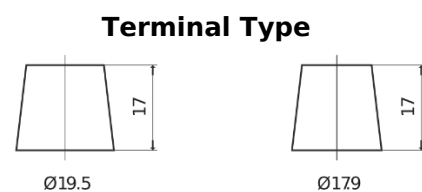

Product overview

Batteries for Trucks, Buses, Construction, Agriculture

PowerPRO Agri&Construction TJ1523

Part number	TJ1523
Technology	Flooded
EAN/GTIN	3661024056724
Voltage	12 V
Capacity	152 Ah
CCA	1130 A
Length	513 mm
Width	189 mm
Height	223 mm
Box size	D04
Polarity	ETN 3
Terminal Type	EN taper post
Hold Down	B0
Weights (subject of variation)	40.30 kg