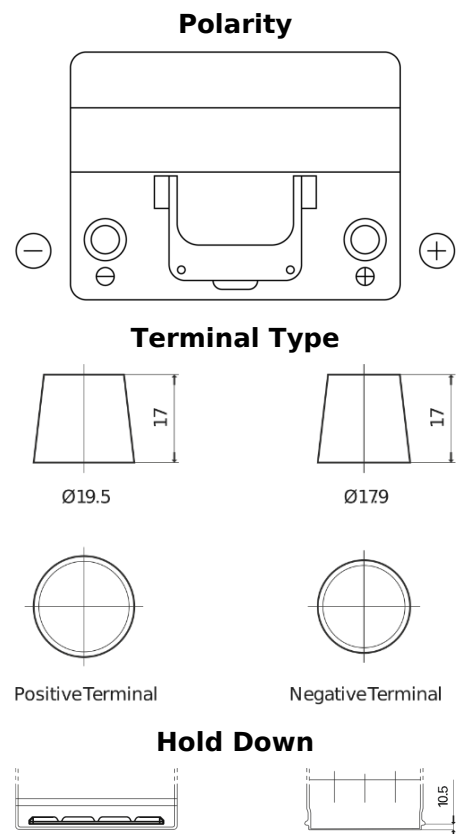

**Product overview**

Batteries for Cars

**Excell EB604**

Part number	EB604
Technology	Flooded
EAN/GTIN	3661024034418
Voltage	12 V
Capacity	60.0 Ah
CCA	480 A
Length	230 mm
Width	173 mm
Height	222 mm
Box size	D23
Polarity	ETN 0
Terminal Type	EN taper post
Hold Down	Korean B1
Weights (subject of variation)	14.60 kg