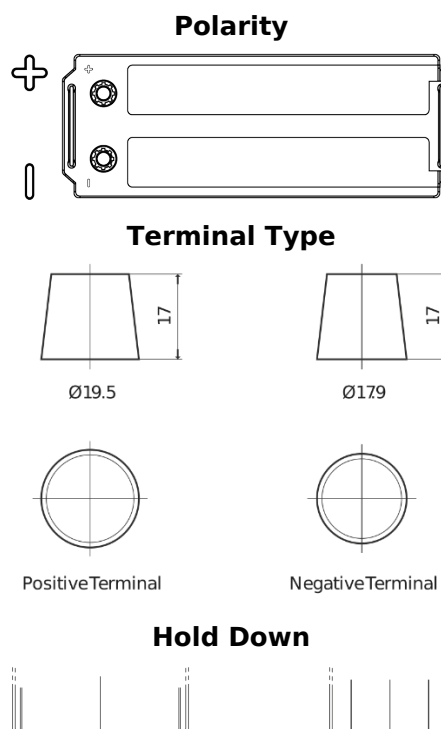

**Product overview**

Batteries for Trucks, Buses, Construction, Agriculture

**PowerPRO Agri&Construction FJ1523**

Part number	FJ1523
Technology	Flooded
EAN/GTIN	3661024046596
Voltage	12 V
Capacity	152 Ah
CCA	1130 A
Length	513 mm
Width	189 mm
Height	223 mm
Box size	D04
Polarity	ETN 3
Terminal Type	EN taper post
Hold Down	B0
Weights (subject of variation)	40.30 kg