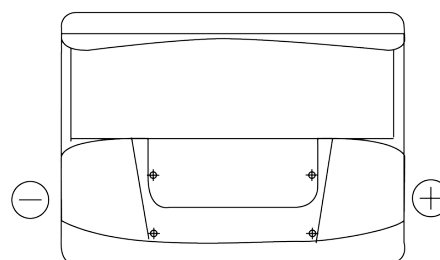

Product overview

Batteries for Cars

Excell EB602

Part number	EB602
Technology	Flooded
EAN/GTIN	3661024034630
Voltage	12 V
Capacity	60.0 Ah
CCA	540 A
Length	242 mm
Width	175 mm
Height	175 mm
Box size	LB2
Polarity	ETN 0
Terminal Type	EN taper post
Hold Down	B13
Weights (subject of variation)	12.90 kg

Polarity

Terminal Type

Positive Terminal

Negative Terminal

Hold Down

Design, features and specifications are subject to change without notice. We disclaim any representation or warranty, express or implied, concerning the data or recommendations, and in no event shall be liable for any loss or damage claimed to have arisen as a result. Some products may not be available in your local market.