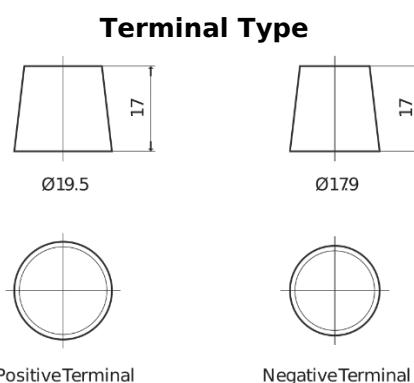

Product overview

Batteries for Trucks, Buses, Construction, Agriculture

PowerPRO Agri&Construction EJ1523

Part number	EJ1523
Technology	Flooded
EAN/GTIN	3661024036900
Voltage	12 V
Capacity	152 Ah
CCA	1130 A
Length	513 mm
Width	189 mm
Height	223 mm
Box size	D04
Polarity	ETN 3
Terminal Type	EN taper post
Hold Down	B0
Weights (subject of variation)	40.30 kg