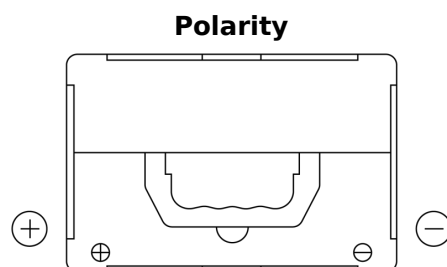

**Product overview**

Batteries for Cars

**Excell EB558**

Part number	EB558
Technology	Flooded
EAN/GTIN	3661024037419
Voltage	12 V
Capacity	55.0 Ah
CCA	620 A
Length	230 mm
Width	180 mm
Height	186 mm
Box size	G75
Polarity	ETN 1
Terminal Type	SAE S 3/8" side Terminal
Hold Down	B7
Weights (subject of variation)	14.20 kg