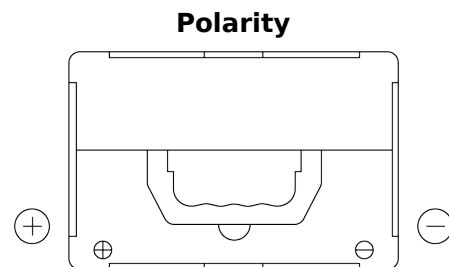

Product overview

Batteries for Cars

Excell EB558

| | |
|--------------------------------|--------------------------|
| Part number | EB558 |
| Technology | Flooded |
| EAN/GTIN | 3661024037419 |
| Voltage | 12 V |
| Capacity | 55.0 Ah |
| CCA | 620 A |
| Length | 230 mm |
| Width | 180 mm |
| Height | 186 mm |
| Box size | G75 |
| Polarity | ETN 1 |
| Terminal Type | SAE S 3/8" side Terminal |
| Hold Down | B7 |
| Weights (subject of variation) | 14.20 kg |