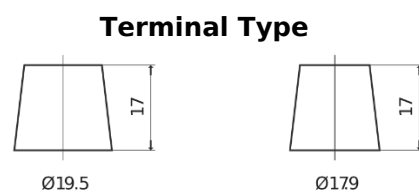

Product overview

Batteries for Trucks, Buses, Construction, Agriculture

PowerPRO TF1453

Part number	TF1453
Technology	Flooded
EAN/GTIN	3661024055307
Voltage	12 V
Capacity	145 Ah
CCA	900 A
Length	513 mm
Width	189 mm
Height	223 mm
Box size	D04
Polarity	ETN 3
Terminal Type	EN taper post
Hold Down	B0
Weights (subject of variation)	35.90 kg