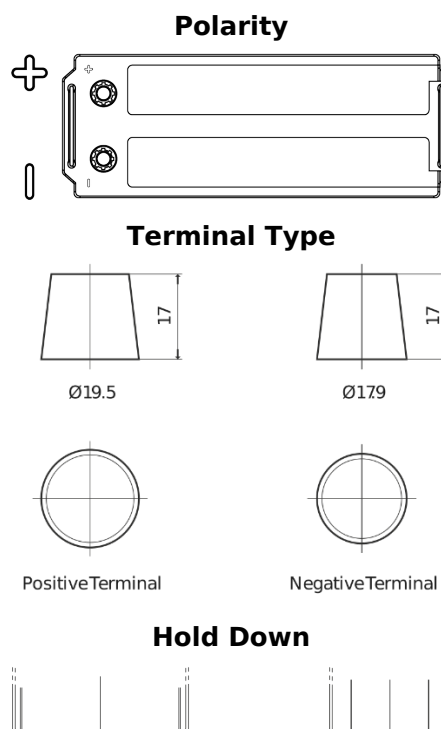

**Product overview**

Batteries for Trucks, Buses, Construction, Agriculture

**PowerPRO FF1453**

Part number	FF1453
Technology	Flooded
EAN/GTIN	3661024045308
Voltage	12 V
Capacity	145 Ah
CCA	900 A
Length	513 mm
Width	189 mm
Height	223 mm
Box size	D04
Polarity	ETN 3
Terminal Type	EN taper post
Hold Down	B0
Weights (subject of variation)	35.90 kg