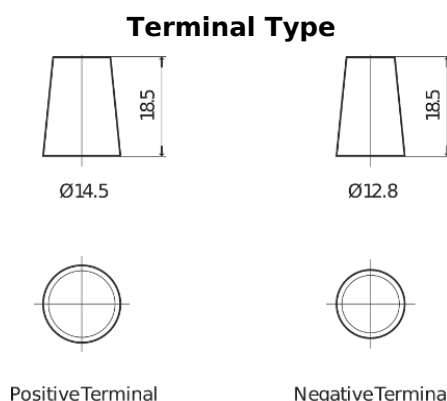

**Product overview**

Batteries for Cars

**Excell EB456**

Part number	EB456
Technology	Flooded
EAN/GTIN	3661024034357
Voltage	12 V
Capacity	45.0 Ah
CCA	330 A
Length	237 mm
Width	127 mm
Height	227 mm
Box size	B24
Polarity	ETN 0
Terminal Type	JIS taper post
Hold Down	B0
Weights (subject of variation)	11.40 kg