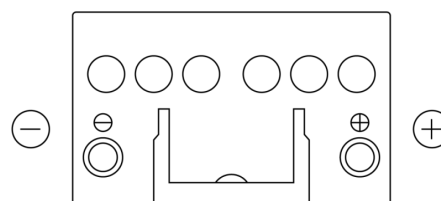

Product overview

Batteries for Cars

Excell EB450

| | |
|--------------------------------|---------------|
| Part number | EB450 |
| Technology | Flooded |
| EAN/GTIN | 3661024034494 |
| Voltage | 12 V |
| Capacity | 45.0 Ah |
| CCA | 330 A |
| Length | 220 mm |
| Width | 135 mm |
| Height | 225 mm |
| Box size | E02 |
| Polarity | ETN 0 |
| Terminal Type | EN taper post |
| Hold Down | B1 |
| Weights (subject of variation) | 12.50 kg |

Polarity

Terminal Type

Hold Down

Design, features and specifications are subject to change without notice. We disclaim any representation or warranty, express or implied, concerning the data or recommendations, and in no event shall be liable for any loss or damage claimed to have arisen as a result. Some products may not be available in your local market.