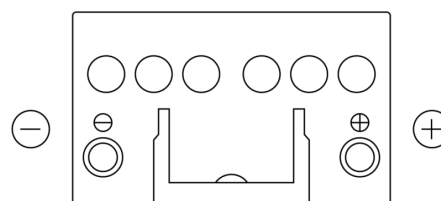

Product overview

Batteries for Cars

Excell EB450

Part number	EB450
Technology	Flooded
EAN/GTIN	3661024034494
Voltage	12 V
Capacity	45.0 Ah
CCA	330 A
Length	220 mm
Width	135 mm
Height	225 mm
Box size	E02
Polarity	ETN 0
Terminal Type	EN taper post
Hold Down	B1
Weights (subject of variation)	12.50 kg

Polarity

Terminal Type

Hold Down

Design, features and specifications are subject to change without notice. We disclaim any representation or warranty, express or implied, concerning the data or recommendations, and in no event shall be liable for any loss or damage claimed to have arisen as a result. Some products may not be available in your local market.