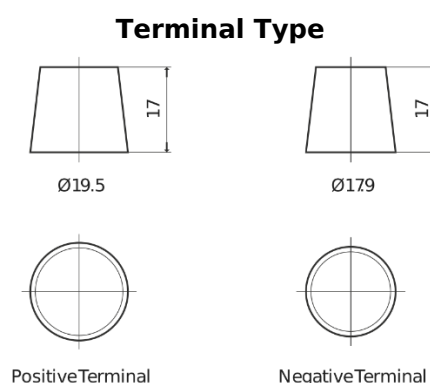

Product overview

Batteries for Trucks, Buses, Construction, Agriculture

StartPRO TG1403

Part number	TG1403
Technology	Flooded
EAN/GTIN	3661024055420
Voltage	12 V
Capacity	140 Ah
CCA	800 A
Length	513 mm
Width	189 mm
Height	223 mm
Box size	D04
Polarity	ETN 3
Terminal Type	EN taper post
Hold Down	B0
Weights (subject of variation)	34.10 kg