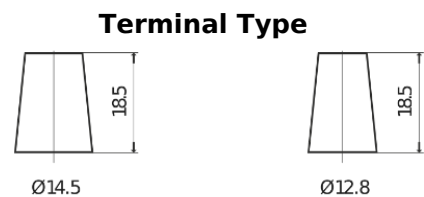

Product overview

Batteries for Cars

Excell EB357

Part number	EB357
Technology	Flooded
EAN/GTIN	3661024034340
Voltage	12 V
Capacity	35.0 Ah
CCA	240 A
Length	187 mm
Width	127 mm
Height	220 mm
Box size	B19
Polarity	ETN 1
Terminal Type	JIS taper post
Hold Down	B0
Weights (subject of variation)	8.90 kg