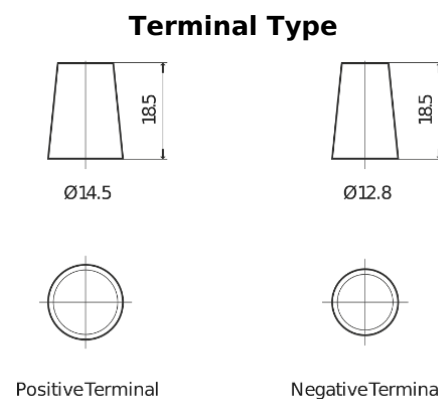

Product overview

Batteries for Cars

Excell EB357

Part number	EB357
Technology	Flooded
EAN/GTIN	3661024034340
Voltage	12 V
Capacity	35.0 Ah
CCA	240 A
Length	187 mm
Width	127 mm
Height	220 mm
Box size	B19
Polarity	ETN 1
Terminal Type	JIS taper post
Hold Down	B0
Weights (subject of variation)	8.90 kg