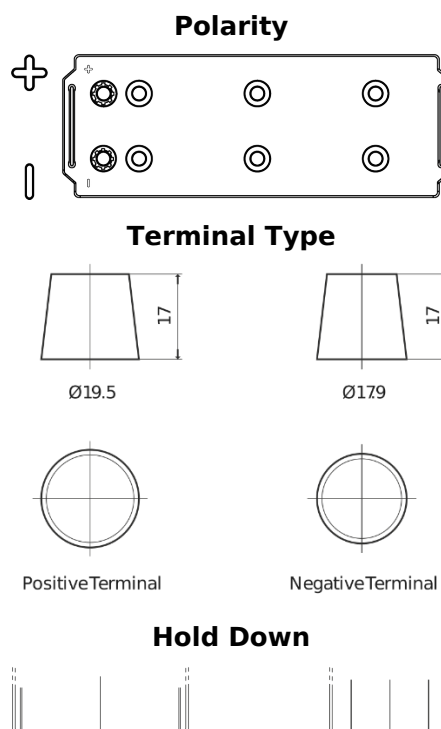

Product overview

Batteries for Trucks, Buses, Construction, Agriculture

StartPRO FG1403

Part number	FG1403
Technology	Flooded
EAN/GTIN	3661024045421
Voltage	12 V
Capacity	140 Ah
CCA	800 A
Length	513 mm
Width	189 mm
Height	223 mm
Box size	D04
Polarity	ETN 3
Terminal Type	EN taper post
Hold Down	B0
Weights (subject of variation)	34.10 kg