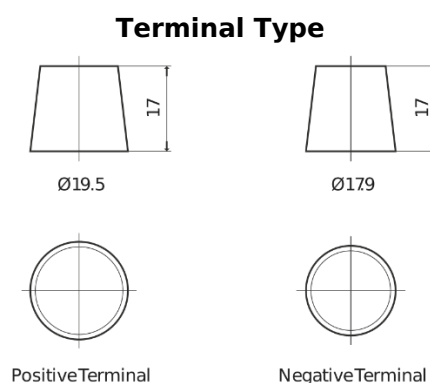

Product overview

Batteries for Marine and Leisure

Start EN900

Part number	EN900
Technology	Flooded
EAN/GTIN	3661024036061
Voltage	12 V
Capacity	140 Ah
CCA	800 A
MCA	900
Length	513 mm
Width	189 mm
Height	223 mm
Box size	D04
Polarity	ETN 3
Terminal Type	EN taper post
Hold Down	B0
Weights (subject of variation)	34.10 kg