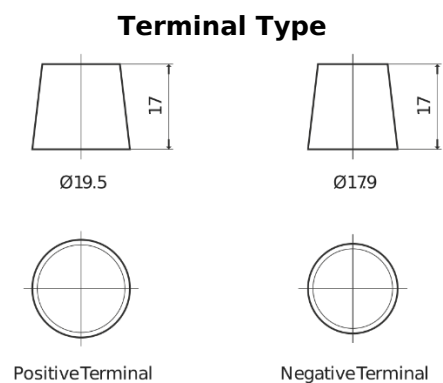

Product overview

Batteries for Marine and Leisure

Equipment GEL ES1350

Part number	ES1350
Technology	GEL
EAN/GTIN	3661024035774
Voltage	12 V
Capacity	120 Ah
Watt hour	1350 Wh
Length	513 mm
Width	189 mm
Height	223 mm
Box size	D04
Polarity	ETN 3
Terminal Type	EN taper post
Hold Down	B0
Weights (subject of variation)	40.00 kg