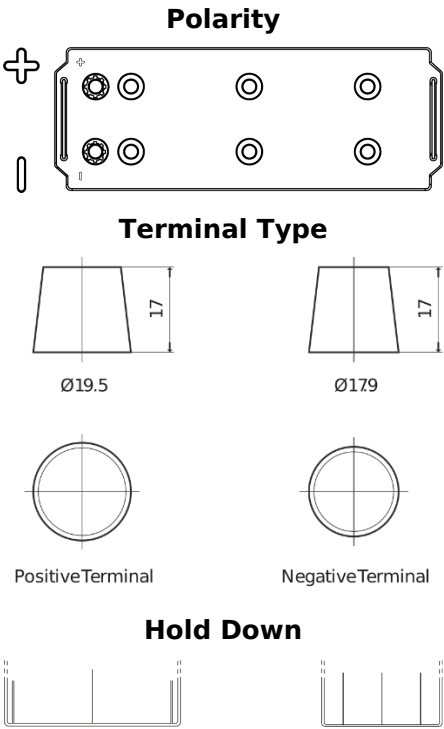

Product overview

Batteries for Trucks, Buses, Construction, Agriculture

StartPRO FG1203

Part number	FG1203
Technology	Flooded
EAN/GTIN	3661024046541
Voltage	12 V
Capacity	120 Ah
CCA	680 A
Length	513 mm
Width	189 mm
Height	223 mm
Box size	D04
Polarity	ETN 3
Terminal Type	EN taper post
Hold Down	B0
Weights (subject of variation)	32.50 kg