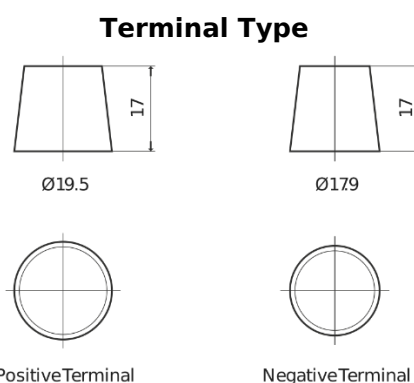

Product overview

Batteries for Trucks, Buses, Construction, Agriculture

StartPRO EG1203

Part number	EG1203
Technology	Flooded
EAN/GTIN	3661024036993
Voltage	12 V
Capacity	120 Ah
CCA	680 A
Length	513 mm
Width	189 mm
Height	223 mm
Box size	D04
Polarity	ETN 3
Terminal Type	EN taper post
Hold Down	B0
Weights (subject of variation)	32.50 kg