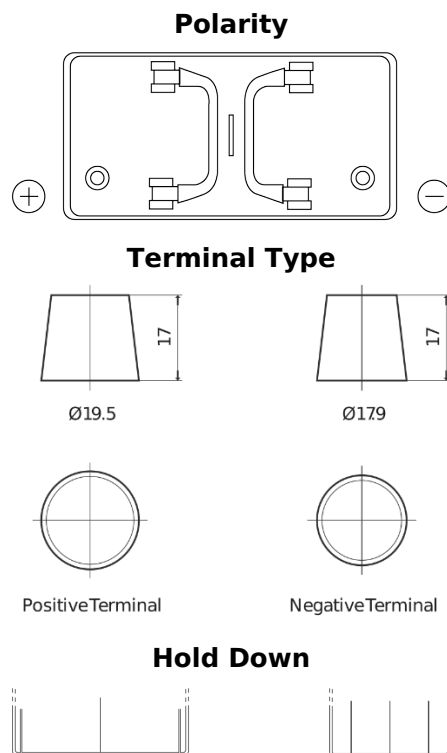

**Product overview**

Batteries for Trucks, Buses, Construction, Agriculture

**PowerPRO TF1251**

Part number	TF1251
Technology	Flooded
EAN/GTIN	3661024057684
Voltage	12 V
Capacity	125 Ah
CCA	850 A
Length	349 mm
Width	175 mm
Height	285 mm
Box size	D03
Polarity	ETN 1
Terminal Type	EN taper post
Hold Down	B0
Weights (subject of variation)	31.00 kg