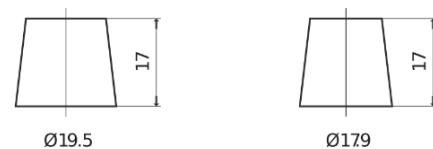

**Product overview**

Batteries for Cars

**Excell EB1100**

Part number	EB1100
Technology	Flooded
EAN/GTIN	3661024036238
Voltage	12 V
Capacity	110.0 Ah
CCA	850 A
Length	392 mm
Width	175 mm
Height	190 mm
Box size	L06
Polarity	ETN 0
Terminal Type	EN taper post
Hold Down	B13
Weights (subject of variation)	26.30 kg

**Polarity**

**Terminal Type**

Positive Terminal

Negative Terminal

**Hold Down**

Design, features and specifications are subject to change without notice. We disclaim any representation or warranty, express or implied, concerning the data or recommendations, and in no event shall be liable for any loss or damage claimed to have arisen as a result. Some products may not be available in your local market.