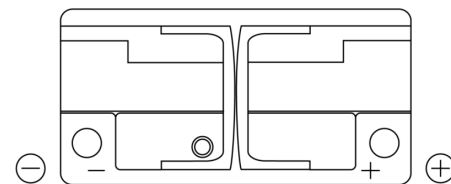

**Product overview**

Batteries for Cars

**Excell EB1100**

Part number	EB1100
Technology	Flooded
EAN/GTIN	3661024036238
Voltage	12 V
Capacity	110.0 Ah
CCA	850 A
Length	392 mm
Width	175 mm
Height	190 mm
Box size	L06
Polarity	ETN 0
Terminal Type	EN taper post
Hold Down	B13
Weights (subject of variation)	26.30 kg

**Polarity**

**Terminal Type**

Positive Terminal

Negative Terminal

**Hold Down**

Design, features and specifications are subject to change without notice. We disclaim any representation or warranty, express or implied, concerning the data or recommendations, and in no event shall be liable for any loss or damage claimed to have arisen as a result. Some products may not be available in your local market.