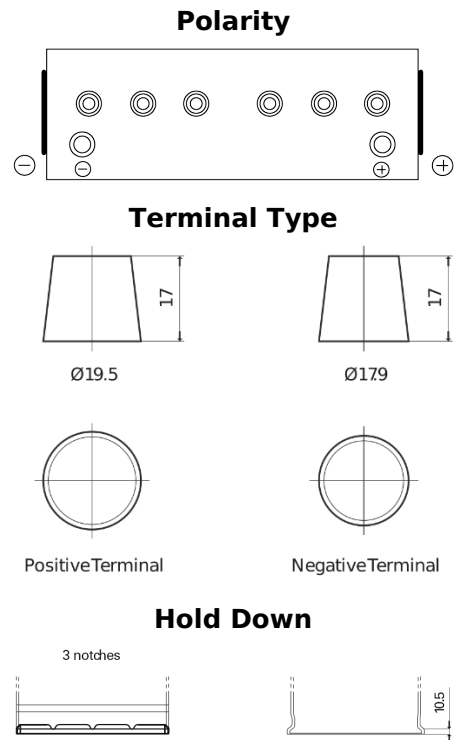

**Product overview**

Batteries for Trucks, Buses, Construction, Agriculture

**StartPRO FG1402**

Part number	FG1402
Technology	Flooded
EAN/GTIN	3661024045346
Voltage	12 V
Capacity	140 Ah
CCA	900 A
Length	508 mm
Width	175 mm
Height	205 mm
Box size	ATM
Polarity	ETN 0
Terminal Type	EN taper post
Hold Down	B1
Weights (subject of variation)	33.80 kg