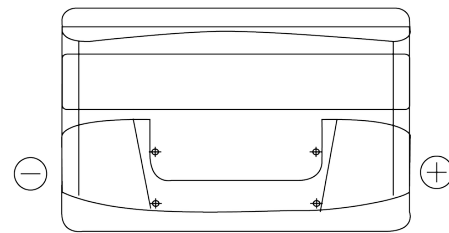

Product overview

Batteries for Cars

Excell EB1000

Part number	EB1000
Technology	Flooded
EAN/GTIN	3661024034715
Voltage	12 V
Capacity	100.0 Ah
CCA	720 A
Length	315 mm
Width	175 mm
Height	205 mm
Box size	LH4
Polarity	ETN 0
Terminal Type	EN taper post
Hold Down	B13
Weights (subject of variation)	21.90 kg

Polarity

Terminal Type

Positive Terminal

Negative Terminal

Hold Down

Design, features and specifications are subject to change without notice. We disclaim any representation or warranty, express or implied, concerning the data or recommendations, and in no event shall be liable for any loss or damage claimed to have arisen as a result. Some products may not be available in your local market.