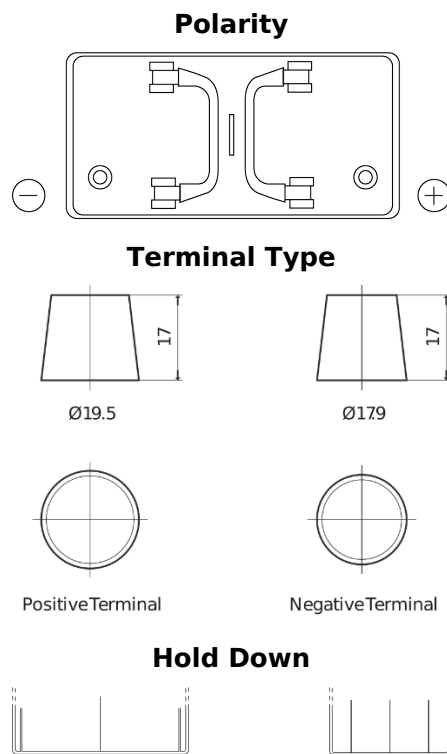

Product overview

Batteries for Trucks, Buses, Construction, Agriculture

PowerPRO EF1250

Part number	EF1250
Technology	Flooded
EAN/GTIN	3661024037945
Voltage	12 V
Capacity	125 Ah
CCA	850 A
Length	349 mm
Width	175 mm
Height	285 mm
Box size	D03
Polarity	ETN 0
Terminal Type	EN taper post
Hold Down	B0
Weights (subject of variation)	31.00 kg