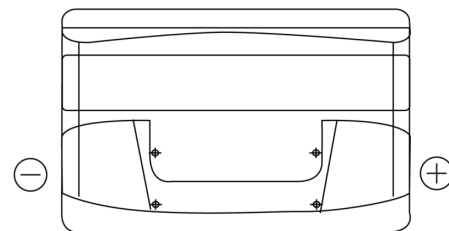

Product overview

Batteries for Cars

Excell EB1000

Part number	EB1000
Technology	Flooded
EAN/GTIN	3661024034715
Voltage	12 V
Capacity	100.0 Ah
CCA	720 A
Length	315 mm
Width	175 mm
Height	205 mm
Box size	LH4
Polarity	ETN 0
Terminal Type	EN taper post
Hold Down	B13
Weights (subject of variation)	21.90 kg

Polarity

Terminal Type

Hold Down

Design, features and specifications are subject to change without notice. We disclaim any representation or warranty, express or implied, concerning the data or recommendations, and in no event shall be liable for any loss or damage claimed to have arisen as a result. Some products may not be available in your local market.