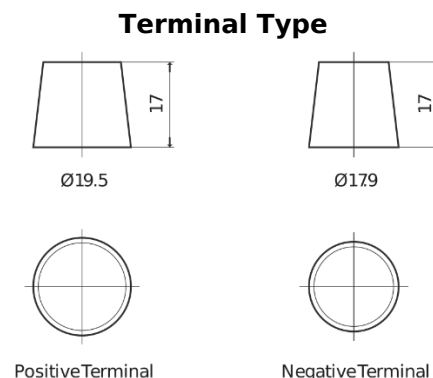

Product overview

Batteries for Cars

Premium EA955

Part number	EA955
Technology	Flooded
EAN/GTIN	3661024034197
Voltage	12 V
Capacity	95.0 Ah
CCA	800 A
Length	306 mm
Width	173 mm
Height	222 mm
Box size	D31
Polarity	ETN 1
Terminal Type	EN taper post
Hold Down	Korean B1
Weights (subject of variation)	21.40 kg