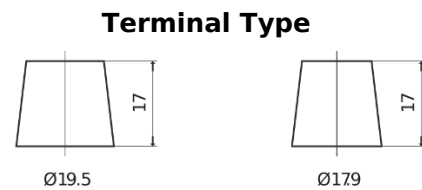

**Product overview**

Batteries for Cars

**Premium EA954**

Part number	EA954
Technology	Flooded
EAN/GTIN	3661024034180
Voltage	12 V
Capacity	95.0 Ah
CCA	800 A
Length	306 mm
Width	173 mm
Height	222 mm
Box size	D31
Polarity	ETN 0
Terminal Type	EN taper post
Hold Down	Korean B1
Weights (subject of variation)	21.40 kg